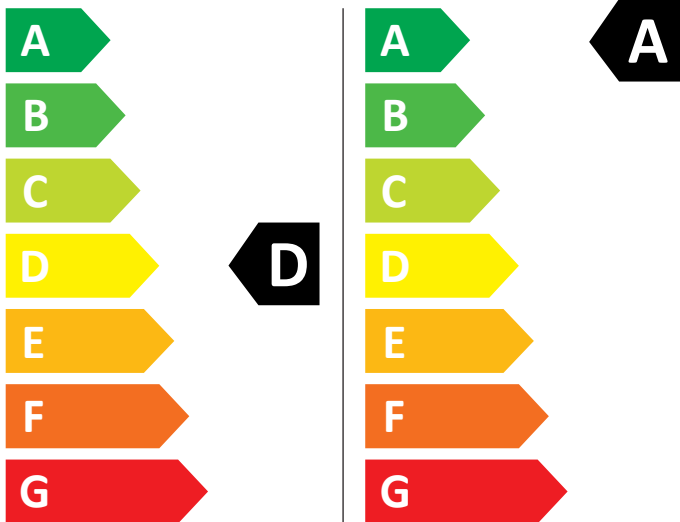

ENERG

Bosch

WDU8H540PL

307 kWh / 100

49 kWh / 100

6,0 kg

10,0 kg

74 L